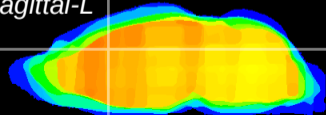

Coronal

Sagittal-R

Sagittal-L

ViBrism: CX15751  
Horizontal

Cx cingulate