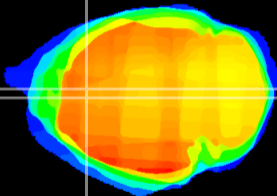

Coronal

Sagittal-R

Sagittal-L

ViBrism: CX15751  
Horizontal

Cx cingulate