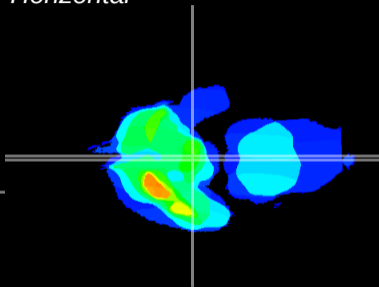

Coronal

Sagittal-R

Sagittal-L

ViBrism: CX15754
Horizontal

ME