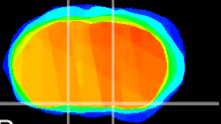

Coronal

Sagittal-R

Sagittal-L

ViBrism: CX15754  
Horizontal

S0