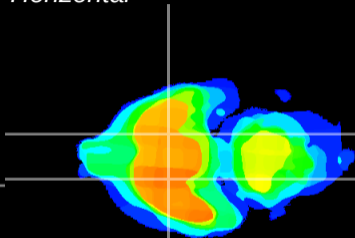

Coronal

Sagittal-R

Sagittal-L

ViBrism: CX15754  
Horizontal

S0