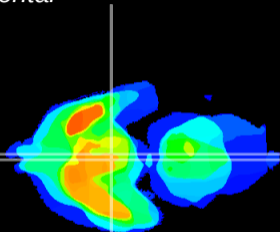

Coronal

Sagittal-R

Sagittal-L

ViBrism: CX15756
Horizontal

Arc