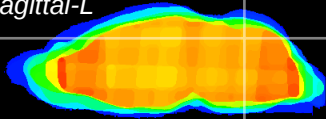

Coronal

Sagittal-R

Sagittal-L

ViBrism: CX15756
Horizontal

Cb vermis