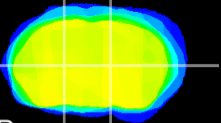

Coronal

Sagittal-R

Sagittal-L

ViBriSM: CX15760
Horizontal

VA/VL