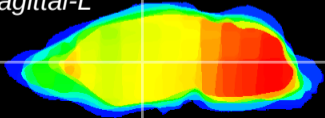

Coronal

Sagittal-R

Sagittal-L

ViBriSM: CX15760
Horizontal

VA/VL