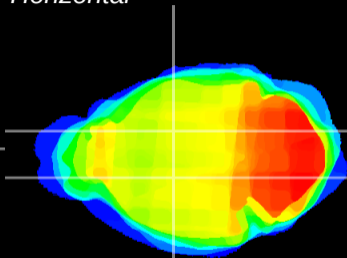

Coronal

Sagittal-R

Sagittal-L

ViBriSM: CX15760
Horizontal

VA/VL