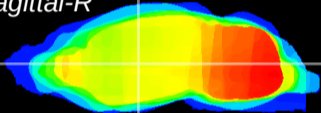

Coronal

Sagittal-R

Sagittal-L

ViBriSM: CX15760
Horizontal

VA/VL