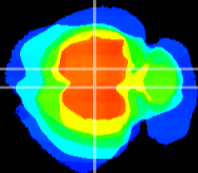

Coronal

Sagittal-R

Sagittal-L

ViBrism: CX15764
Horizontal

RS