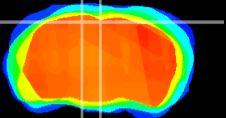

Coronal

Sagittal-R

Sagittal-L

ViBrism: CX15764
Horizontal

RS