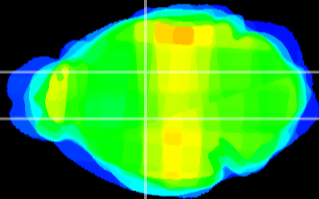

Coronal

Sagittal-R

Sagittal-L

ViBriSM: CX15765
Horizontal

VA/VL