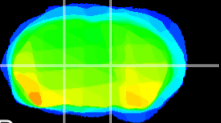

Coronal

Sagittal-R

Sagittal-L

ViBriSM: CX15765
Horizontal

VA/VL