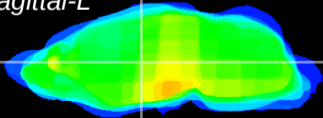

Coronal

Sagittal-R

Sagittal-L

ViBriSM: CX15765
Horizontal

VA/VL