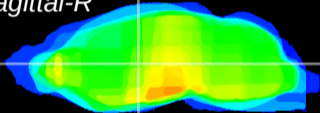

Coronal

Sagittal-R

Sagittal-L

ViBriSM: CX15765
Horizontal

VA/VL