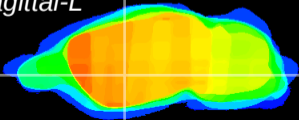

Coronal

Sagittal-R

Sagittal-L

ViBrism: CX15767
Horizontal

GP