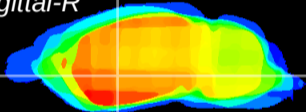

Coronal

Sagittal-R

Sagittal-L

ViBrism: CX15767
Horizontal

GP