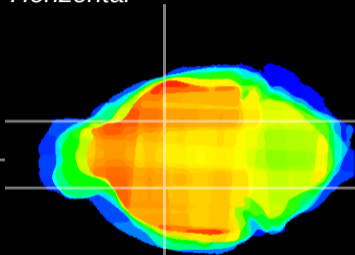

Coronal

Sagittal-R

Sagittal-L

ViBrism: CX15767
Horizontal

GP