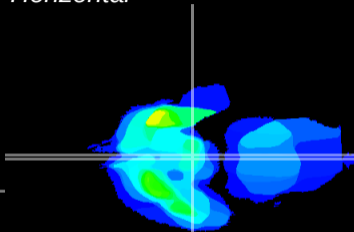

Coronal

Sagittal-R

Sagittal-L

ViBrism: CX15770
Horizontal

ME