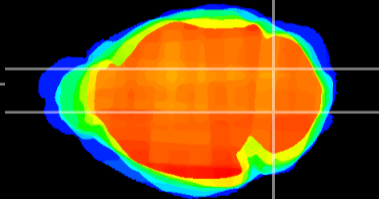

Coronal

Sagittal-R

Sagittal-L

ViBrism: CX15772
Horizontal

Cb nucleus