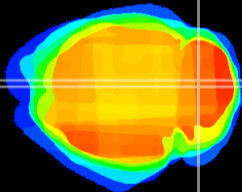

Coronal

Sagittal-R

Sagittal-L

ViBrism: CX15773
Horizontal

Cb vermis