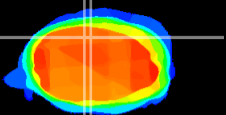

Coronal

Sagittal-R

Sagittal-L

ViBrism: CX15773
Horizontal

Cb vermis