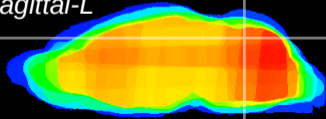

Coronal

Sagittal-R

Sagittal-L

ViBrism: CX15773
Horizontal

Cb vermis