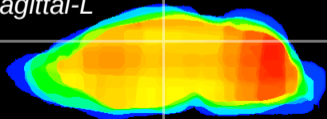

Coronal

Sagittal-R

Sagittal-L

ViBrism: CX15773
Horizontal

DG