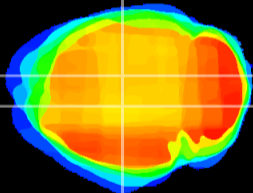

Coronal

Sagittal-R

Sagittal-L

ViBrism: CX15773
Horizontal

DG