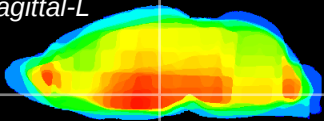

Coronal

Sagittal-R

Sagittal-L

ViBrism: CX15780
Horizontal

DM