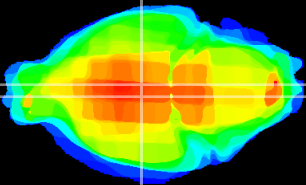

Coronal

Sagittal-R

Sagittal-L

ViBrism: CX15780
Horizontal

DM