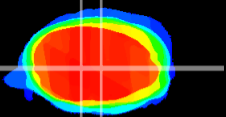

Coronal

Sagittal-R

Sagittal-L

ViBrism: CX15783
Horizontal

MVe