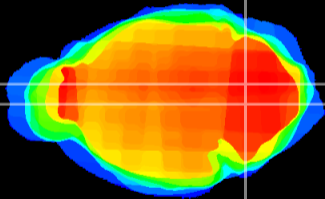

Coronal

Sagittal-R

Sagittal-L

ViBrism: CX15783
Horizontal

MVe