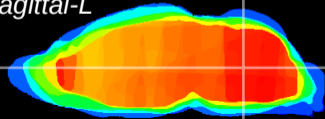

Coronal

Sagittal-R

Sagittal-L

ViBrism: CX15783
Horizontal

MVe