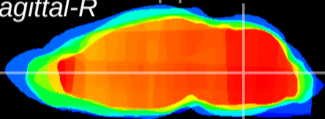

Coronal

Sagittal-R

Sagittal-L

ViBrism: CX15783
Horizontal

MVe