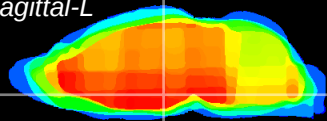

Coronal

Sagittal-R

Sagittal-L

ViBrism: CX15797
Horizontal

DM