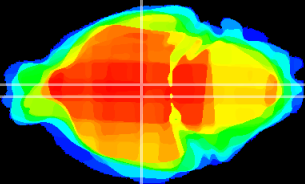

Coronal

Sagittal-R

Sagittal-L

ViBrism: CX15797
Horizontal

DM