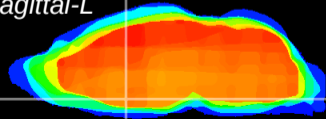

Coronal

Sagittal-R

Sagittal-L

ViBrism: CX15798
Horizontal

MPA