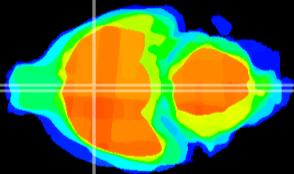

Coronal

Sagittal-R

Sagittal-L

ViBrism: CX15798
Horizontal

MPA