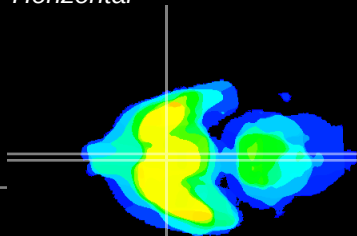

Coronal

Sagittal-R

Sagittal-L

ViBriSM: CX15801
Horizontal

SCN