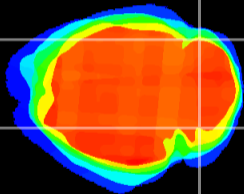

Coronal

Sagittal-R

Sagittal-L

ViBrism: CX15803
Horizontal

Cb lobe