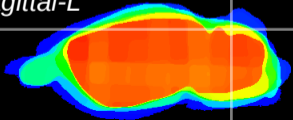

Coronal

Sagittal-R

Sagittal-L

ViBrism: CX15803
Horizontal

Cb lobe