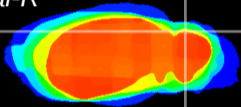

Coronal

Sagittal-R

Sagittal-L

ViBrism: CX15803
Horizontal

Cb lobe