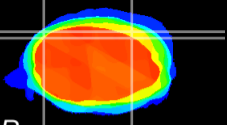

Coronal

Sagittal-R

Sagittal-L

ViBrism: CX15803
Horizontal

Cb lobe