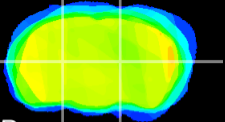

Coronal

Sagittal-R

Sagittal-L

ViBrism: CX15806
Horizontal

VPM/VPL