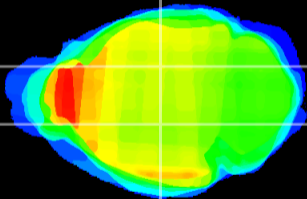

Coronal

Sagittal-R

Sagittal-L

ViBrism: CX15806
Horizontal

VPM/VPL