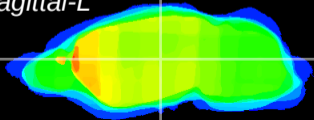

Coronal

Sagittal-R

Sagittal-L

ViBrism: CX15806
Horizontal

VPM/VPL