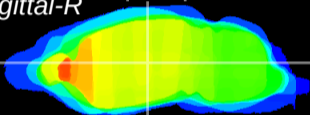

Coronal

Sagittal-R

Sagittal-L

ViBrism: CX15806
Horizontal

VPM/VPL