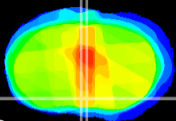

Coronal

Sagittal-R

Sagittal-L

ViBrism: CX15809
Horizontal

MPA