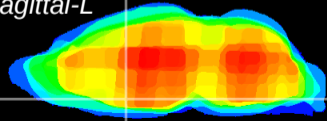

Coronal

Sagittal-R

Sagittal-L

ViBrism: CX15809
Horizontal

MPA