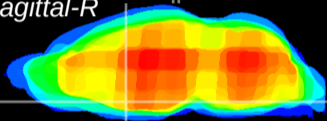

Coronal

Sagittal-R

Sagittal-L

ViBrism: CX15809
Horizontal

MPA