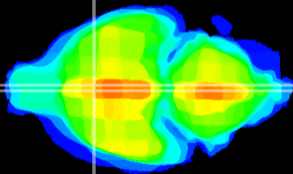

Coronal

Sagittal-R

Sagittal-L

ViBrism: CX15809
Horizontal

MPA