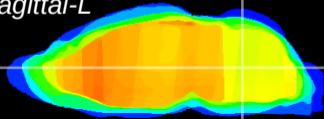

Coronal

Sagittal-R

Sagittal-L

ViBrism: CX15810
Horizontal

MVe