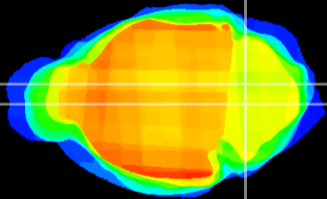

Coronal

Sagittal-R

Sagittal-L

ViBrism: CX15810
Horizontal

MVe