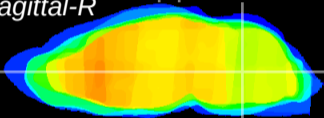

Coronal

Sagittal-R

Sagittal-L

ViBrism: CX15810
Horizontal

MVe