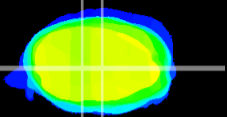

Coronal

Sagittal-R

Sagittal-L

ViBrism: CX15810
Horizontal

MVe