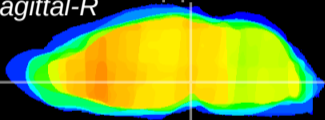

Coronal

Sagittal-R

Sagittal-L

ViBrism: CX15810
Horizontal

VTA