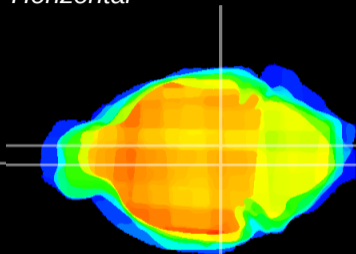

Coronal

Sagittal-R

Sagittal-L

ViBrism: CX15810
Horizontal

VTA