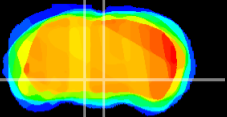

Coronal

Sagittal-R

Sagittal-L

ViBrism: CX15810
Horizontal

VTA