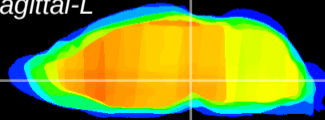

Coronal

Sagittal-R

Sagittal-L

ViBrism: CX15810
Horizontal

VTA