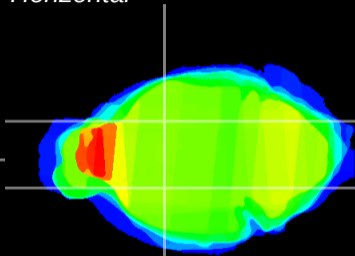

Coronal

Sagittal-R

Sagittal-L

ViBrisM: CX15811
Horizontal

GP