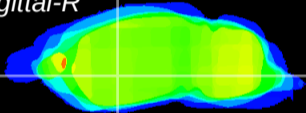

Coronal

Sagittal-R

Sagittal-L

ViBrisM: CX15811
Horizontal

GP