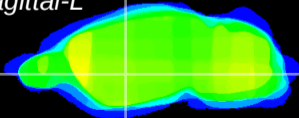

Coronal

Sagittal-R

Sagittal-L

ViBrisM: CX15811
Horizontal

GP