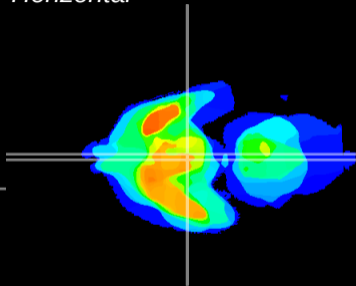

Coronal

Sagittal-R

Sagittal-L

ViBrism: CX15812
Horizontal

Arc