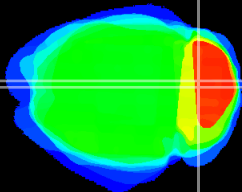

Coronal

Sagittal-R

Sagittal-L

ViBrism: CX15818
Horizontal

Cb vermis