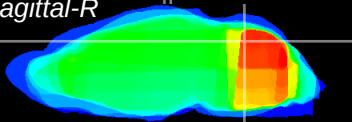

Coronal

Sagittal-R

Sagittal-L

ViBrism: CX15818
Horizontal

Cb vermis