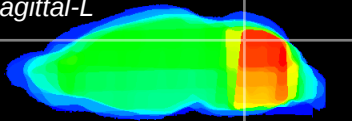

Coronal

Sagittal-R

Sagittal-L

ViBrism: CX15818
Horizontal

Cb vermis