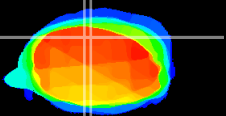

Coronal

Sagittal-R

Sagittal-L

ViBrism: CX15818
Horizontal

Cb vermis