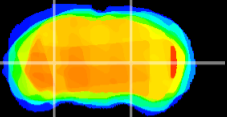

Coronal

Sagittal-R

Sagittal-L

ViBrisM: CX15823
Horizontal

MG