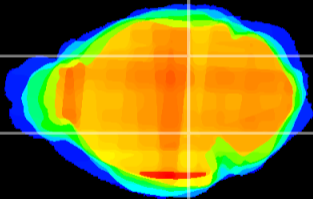

Coronal

Sagittal-R

Sagittal-L

ViBrisM: CX15823
Horizontal

MG