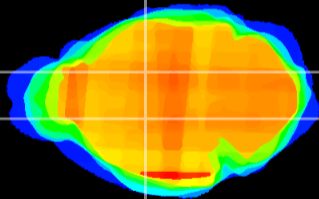

Coronal

Sagittal-R

Sagittal-L

ViBrisM: CX15823  
Horizontal

VA/VL