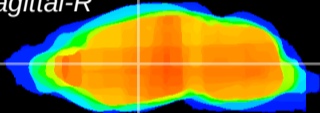

Coronal

Sagittal-R

Sagittal-L

ViBrisM: CX15823  
Horizontal

VA/VL