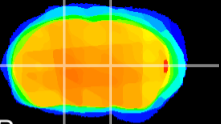

Coronal

Sagittal-R

Sagittal-L

ViBrisM: CX15823  
Horizontal

VA/VL