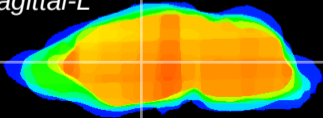

Coronal

Sagittal-R

Sagittal-L

ViBrisM: CX15823  
Horizontal

VA/VL