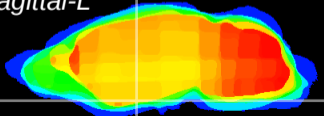

Coronal

Sagittal-R

Sagittal-L

ViBrism: CX15825
Horizontal

S0