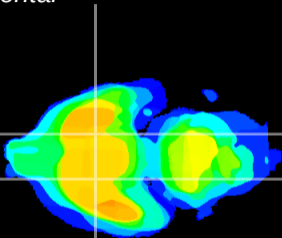

Coronal

Sagittal-R

Sagittal-L

ViBrism: CX15825
Horizontal

S0