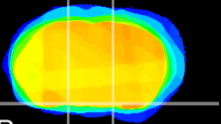

Coronal

Sagittal-R

Sagittal-L

ViBrism: CX15825
Horizontal

S0