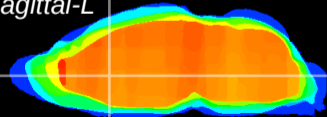

Coronal

Sagittal-R

Sagittal-L

ViBrism: CX15827
Horizontal

LS