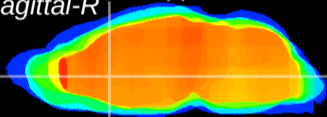

Coronal

Sagittal-R

Sagittal-L

ViBrism: CX15827
Horizontal

LS