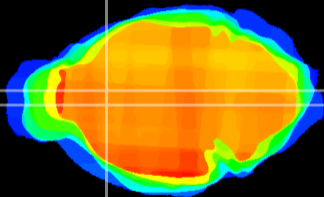

Coronal

Sagittal-R

Sagittal-L

ViBrism: CX15827
Horizontal

LS