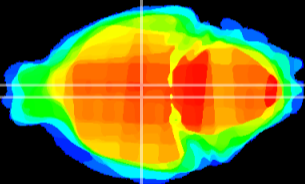

Coronal

Sagittal-R

Sagittal-L

ViBrism: CX15831
Horizontal

DM