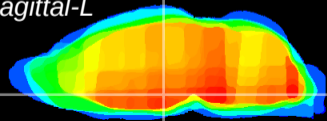

Coronal

Sagittal-R

Sagittal-L

ViBrism: CX15831
Horizontal

DM