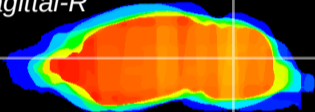

Coronal

Sagittal-R

Sagittal-L

ViBrism: CX15835  
Horizontal

Cb nucleus