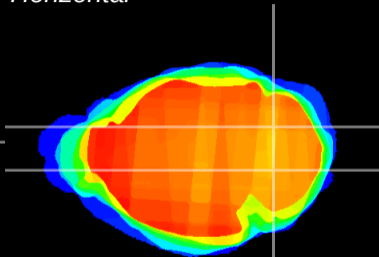

Coronal

Sagittal-R

Sagittal-L

ViBrism: CX15835  
Horizontal

Cb nucleus