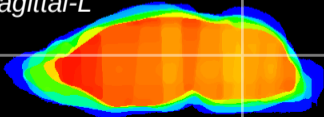

Coronal

Sagittal-R

Sagittal-L

ViBrism: CX15835  
Horizontal

Cb nucleus