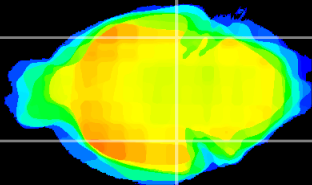

Coronal

Sagittal-R

Sagittal-L

ViBrism: CX15837
Horizontal

ventral S