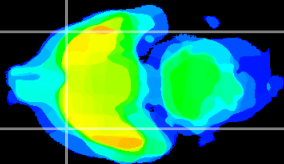

Coronal

Sagittal-R

Sagittal-L

ViBrism: CX15840
Horizontal

Pir