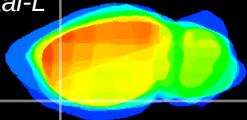

Coronal

Sagittal-R

Sagittal-L

ViBrism: CX15840
Horizontal

Pir