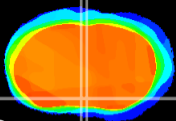

Coronal

Sagittal-R

Sagittal-L

ViBrism: CX15845
Horizontal

MPA