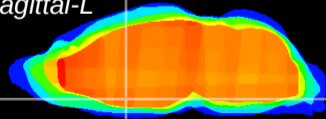

Coronal

Sagittal-R

Sagittal-L

ViBrism: CX15845
Horizontal

MPA