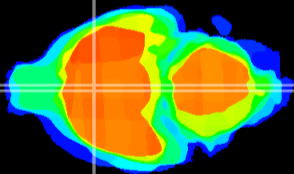

Coronal

Sagittal-R

Sagittal-L

ViBrism: CX15845
Horizontal

MPA