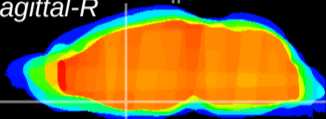

Coronal

Sagittal-R

Sagittal-L

ViBrism: CX15845
Horizontal

MPA