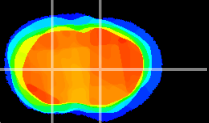

Coronal

Sagittal-R

Sagittal-L

ViBris: CX15847
Horizontal

CPU medial