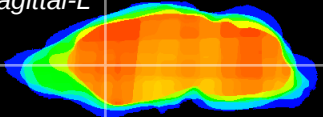

Coronal

Sagittal-R

Sagittal-L

ViBris: CX15847
Horizontal

CPU medial