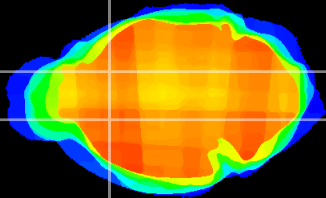

Coronal

Sagittal-R

Sagittal-L

ViBris: CX15847
Horizontal

CPU medial