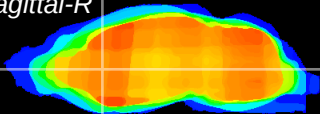

Coronal

Sagittal-R

Sagittal-L

ViBris: CX15847
Horizontal

CPU medial