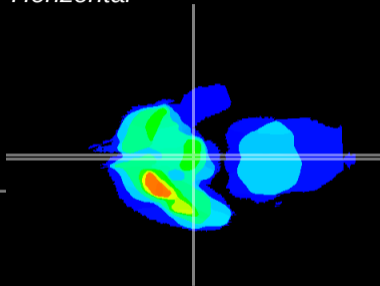

Coronal

Sagittal-R

Sagittal-L

ViBrism: CX15848
Horizontal

ME