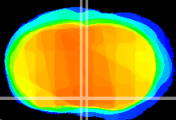

Coronal

Sagittal-R

Sagittal-L

ViBrism: CX15849
Horizontal

MPA