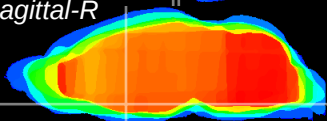

Coronal

Sagittal-R

Sagittal-L

ViBrism: CX15849
Horizontal

MPA