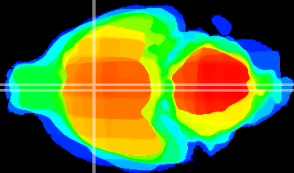

Coronal

Sagittal-R

Sagittal-L

ViBrism: CX15849
Horizontal

MPA