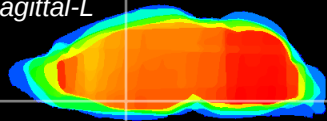

Coronal

Sagittal-R

Sagittal-L

ViBrism: CX15849
Horizontal

MPA