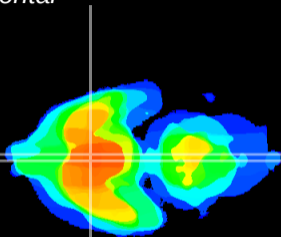

Coronal

Sagittal-R

Sagittal-L

ViBrism: CX15849
Horizontal

SCN