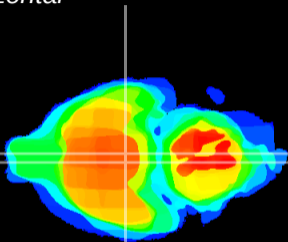

Coronal

Sagittal-R

Sagittal-L

ViBrism: CX15849
Horizontal

VMH