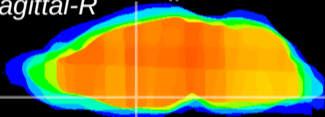

Coronal

Sagittal-R

Sagittal-L

ViBriSm: CX15850
Horizontal

SPa dorsal