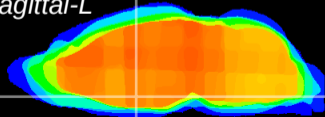

Coronal

Sagittal-R

Sagittal-L

ViBriSm: CX15850
Horizontal

SPa dorsal