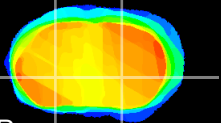

Coronal

Sagittal-R

Sagittal-L

ViBrism: CX15851
Horizontal

GP