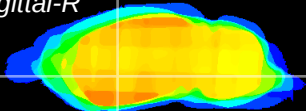

Coronal

Sagittal-R

Sagittal-L

ViBrism: CX15851
Horizontal

GP