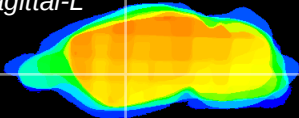

Coronal

Sagittal-R

Sagittal-L

ViBrism: CX15851
Horizontal

GP