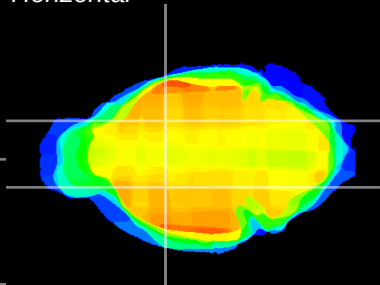

Coronal

Sagittal-R

Sagittal-L

ViBrism: CX15851
Horizontal

GP