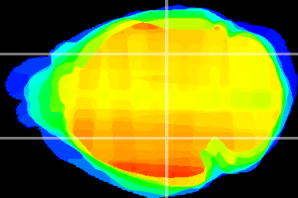

Coronal

Sagittal-R

Sagittal-L

ViBrism: CX15851
Horizontal

LG