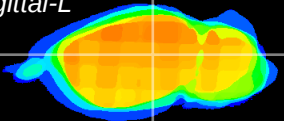

Coronal

Sagittal-R

Sagittal-L

ViBrism: CX15851
Horizontal

LG