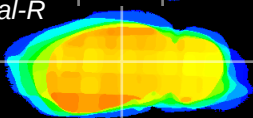

Coronal

Sagittal-R

Sagittal-L

ViBrism: CX15851
Horizontal

LG