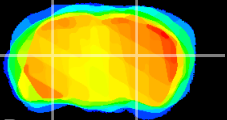

Coronal

Sagittal-R

Sagittal-L

ViBrism: CX15851
Horizontal

LG