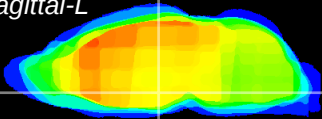

Coronal

Sagittal-R

Sagittal-L

ViBrism: CX15861
Horizontal

DM