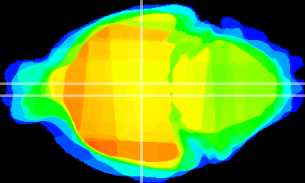

Coronal

Sagittal-R

Sagittal-L

ViBrism: CX15861
Horizontal

DM