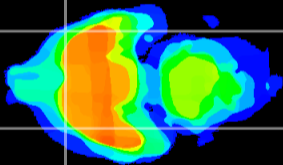

Coronal

Sagittal-R

Sagittal-L

ViBrism: CX15868
Horizontal

Pir