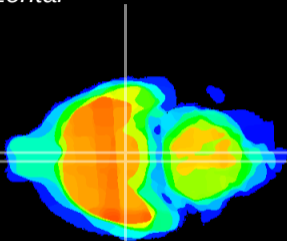

Coronal

Sagittal-R

Sagittal-L

ViBrism: CX15868
Horizontal

VMH