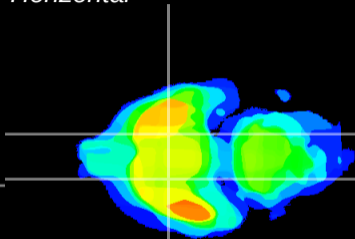

Coronal

Sagittal-R

Sagittal-L

ViBrism: CX15871
Horizontal

S0