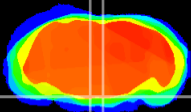

Coronal

Sagittal-R

Sagittal-L

ViBrism: CX15876
Horizontal

Pn