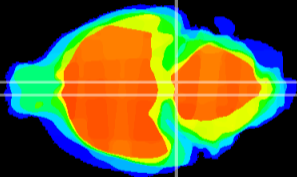

Coronal

Sagittal-R

Sagittal-L

ViBrism: CX15876
Horizontal

Pn