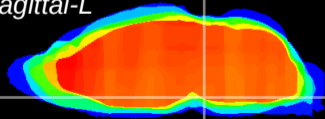

Coronal

Sagittal-R

Sagittal-L

ViBrism: CX15876
Horizontal

Pn