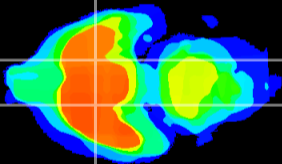

Coronal

Sagittal-R

Sagittal-L

ViBrism: CX15876
Horizontal

S0