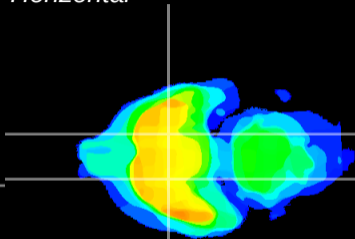

Coronal

Sagittal-R

Sagittal-L

ViBrism: CX15877
Horizontal

S0